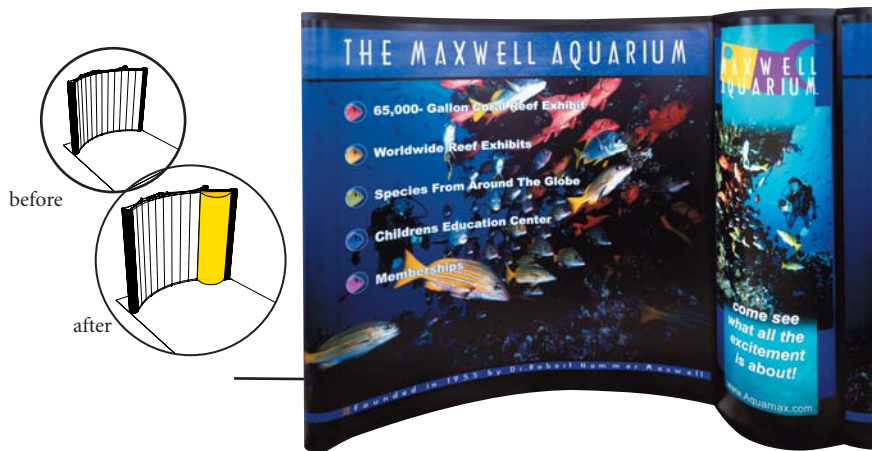

Power Panel is a Lambda Duratrans, backlit panel produced at a larger width that bows outward towards the audience when placed on a curved or flat wall pop-up display. It is a fantastic way to display your message or product and really differentiates you from other pop-up displays at your show.

A reflector panel is attached behind the Power Panel to create a light box.

*Power Panel Dimensions	34" wide X Normal Panel Height
*Reflector Panel Dimensions	30" wide X Normal Panel Height
Light Fixture Kit(s):	
Standard Floor Pop-Up	3-1 bulb fluorescent fixtures with 4 pretzel bulbs
Standard Table Top	2-1 bulb fluorescent fixtures with 3 pretzel bulbs
Light Fixture Dimensions	1.75" x 8.125" x 8.25"
Light Fixture Box Dimensions	4.75" x 9.875" x 31"
Light Bulb Box Dimensions	4.75" x 9" x 18.75"
Fluorescent Bulbs	F382D/835

*Some custom sizes are available.

High intensity, fluorescent lights hang within the light box to create a bold, backlit graphic.

* Please refer to page 2 for more details on the Lambda Duratrans.

POWER PANEL