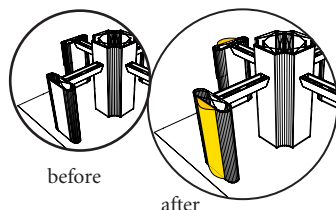

Power Panel is a Lambda Duratrans, backlit panel produced at a larger width that bows outward towards the audience when placed on a curved or flat wall pop-up display. It is a fantastic way to display your message or product and really differentiates you from other pop-up displays at your show.

A reflector panel is attached behind the Power Panel to create a light box.

*Power Panel Dimensions	34" wide X Normal Panel Height
*Reflector Panel Dimensions	30" wide X Normal Panel Height
Light Fixture Kit(s):	
Standard Floor Pop-Up	3-1 bulb fluorescent fixtures with 4 pretzel bulbs
Standard Table Top	2-1 bulb fluorescent fixtures with 3 pretzel bulbs
Light Fixture Dimensions	1.75" x 8.125" x 8.25"
Light Fixture Box Dimensions	4.75" x 9.875" x 31"
Light Bulb Box Dimensions	4.75" x 9" x 18.75"
Fluorescent Bulbs	F382D/835

*Some custom sizes are available.

High intensity, fluorescent lights hang within the light box to create a bold, backlit graphic.

* Please refer to page 2 for more details on the Lambda Duratrans.

POWER PANEL